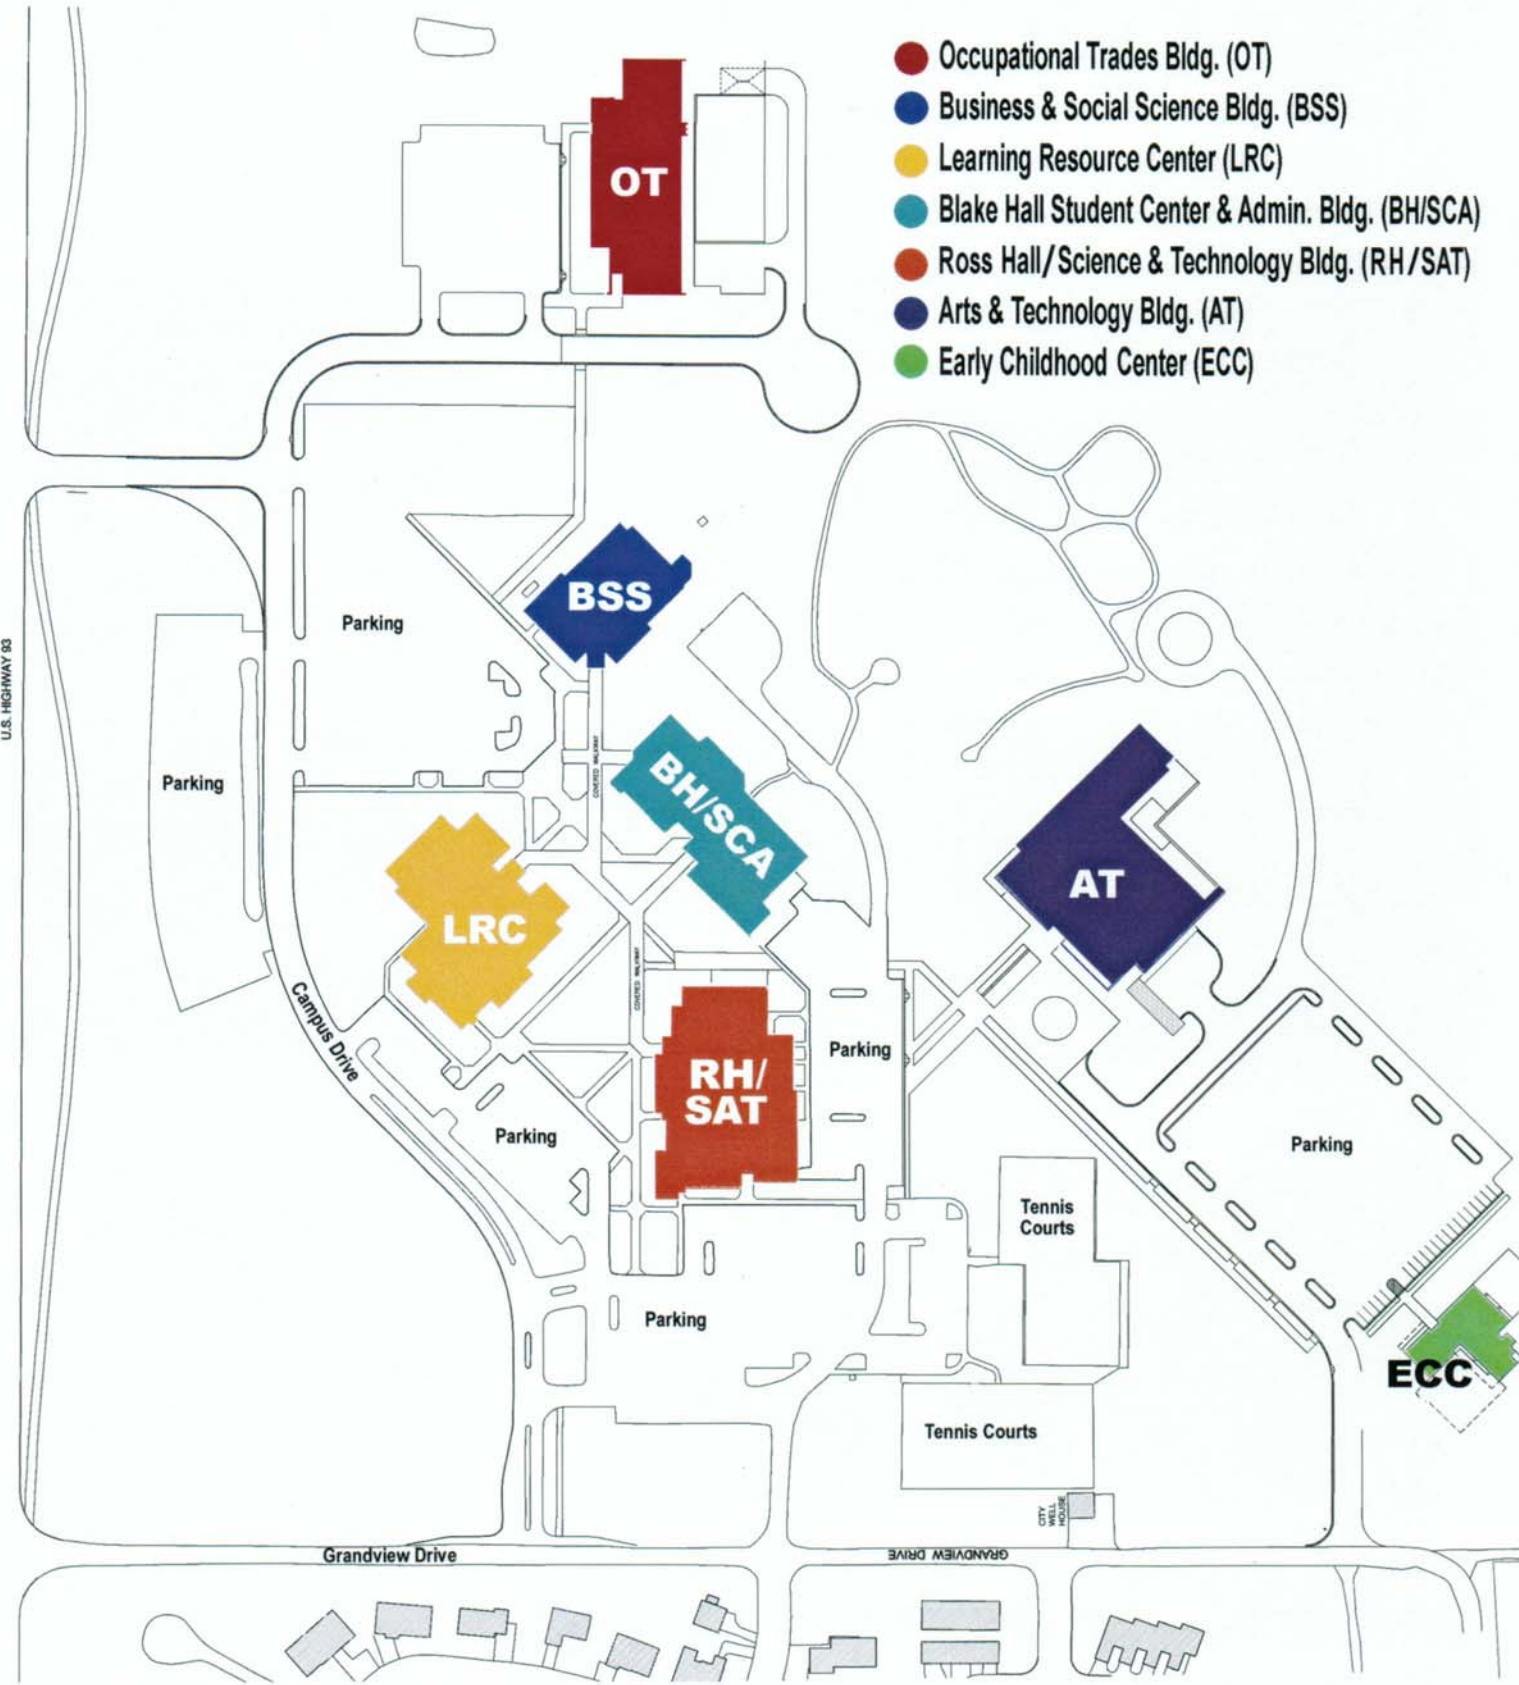

FVCC Kalispell Campus Map

- Occupational Trades Bldg. (OT)
- Business & Social Science Bldg. (BSS)
- Learning Resource Center (LRC)
- Blake Hall Student Center & Admin. Bldg. (BH/SCA)
- Ross Hall/Science & Technology Bldg. (RH/SAT)
- Arts & Technology Bldg. (AT)
- Early Childhood Center (ECC)